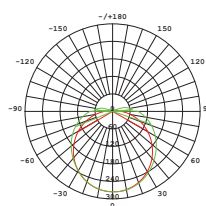

DIMENSION

PRODUCT

Name	EGB Outdoor LED Globe Light
Reference	EI-EGB-15W
Body color	White
Material	Aluminum
Category	Wall/ Surface

LIGHTING INFORMATION

Light source	LED
Gross luminous flux	1200Lm
Power	15W
Colour temperature CCT	3000 / 4000 / 7000 K
Colour Rendering Index	CRI = 80
Light beam angle	120°
Chip Type	SMD2835
Dimming	Non Dimmable
Median useful Life	30,000 hours

OTHER DATA

Diffuser Material	OPAL PC
Ingress Protection	IP54
Dimension (mm)	L: 210 W: 100 H: 60 mm

DRIVER OPTIONS

ON / OFF	
Class II	
Frequency (Hz)	50/60 Hz
Power Factor	0.5
Mains voltage	AC 175-265V
Ingress Protection	IP54

PHOTOMETRIC DETAILS

30°	09.34x270.43lx	244.18mm
36°	17.46x49.64lx	400.36mm
42°	7.740x90.70lx	550.36mm
48°	4.380x147.43lx	710.71mm
54°	2.790x11.14lx	1100.40mm
60°	1.640x7.730lx	1600.97mm
72°	1.430x5.490lx	2400.26mm
84°	1.090x4.330lx	3100.43mm
96°	0.800x3.430lx	3900.61mm
108°	0.600x2.740lx	5441.79mm