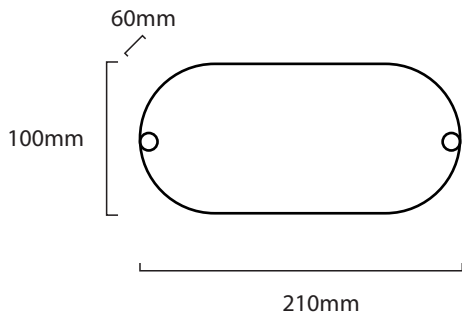

DIMENSION

PRODUCT

Name	EGB Outdoor LED Globe Light
Reference	EI-EGB-15W
Body color	White
Material	Aluminum
Category	Wall/ Surface

LIGHTING INFORMATION

Light source	LED
Gross luminous flux	1200Lm
Power	15W
Colour temperature CCT	3000 / 4000 / 7000 K
Colour Rendering Index	CRI = 80
Light beam angle	120°
Chip Type	SMD2835
Dimming	Non Dimmable
Median useful Life	30,000 hours

OTHER DATA

Diffuser Material	OPAL PC
Ingress Protection	IP54
Dimension (mm)	L: 210 W: 100 H: 60 mm

DRIVER OPTIONS

ON / OFF	
Class II	
Frequency (Hz)	50/60 Hz
Power Factor	0.5
Mains voltage	AC 175-265V
Ingress Protection	IP54

PHOTOMETRIC DETAILS

30°	09.34x270.43lx	244.18mm
36°	17.46x49.64lx	400.36mm
42°	7.740x90.70lx	550.36mm
48°	4.380x147.43lx	710.71mm
54°	2.790x11.14lx	1100.40mm
60°	1.640x7.730lx	1600.97mm
72°	1.430x5.490lx	2400.26mm
84°	1.090x4.330lx	3100.43mm
96°	0.800x3.430lx	3900.61mm
108°	0.600x2.740lx	5441.79mm